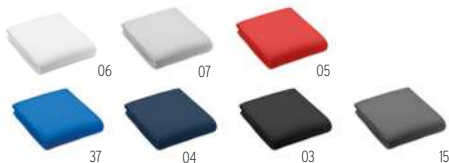

Bogda MO6805

130 gr/m² RPET polar fleece blanket. **Size** 120x150 cm
Print technique Screen transfer,E