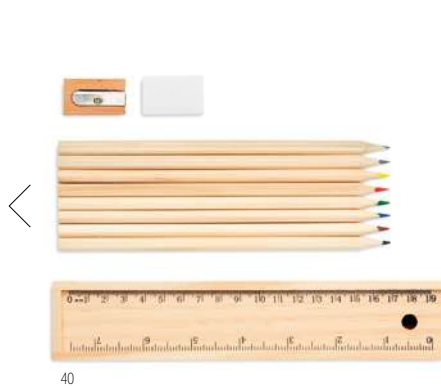

Todo Set MO9836

12 pieces stationery set with 2 pencils, 6 colouring pencils, 1 sharpener, 1 eraser and ruler incorporated in the lid of the wooden box. **Size** 20,5x4,2x2,3 cm
Print technique Pad printing,L,S