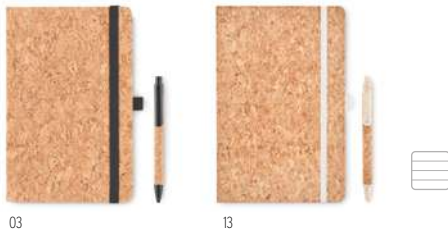

40

40

Bambooset MO8111

Bamboo barrel pen set which includes a stylus push button pen and a mechanical pencil presented in a paper box. Blue ink. **Size** 16x5x2 cm **Print technique** Round screen printing, P, L, DL

MO6652 › 55

MO6732 › 55

MO9678 › 54

MO6202 › 54

03

13

Suber Set MO6202

A5 cork notebook with matching pen. Hard cork cover. Casebound. 160 lined pages (80 sheets). Elastic closure strap and pen holder. Matching push button ball pen with cork barrel and 50% wheat straw and 50% PP details. Presented in a gift box. Cork is 100% natural material. **Size** 14,5x21x1,5 cm **Print technique** Round screen printing,S,T1,B,L,P