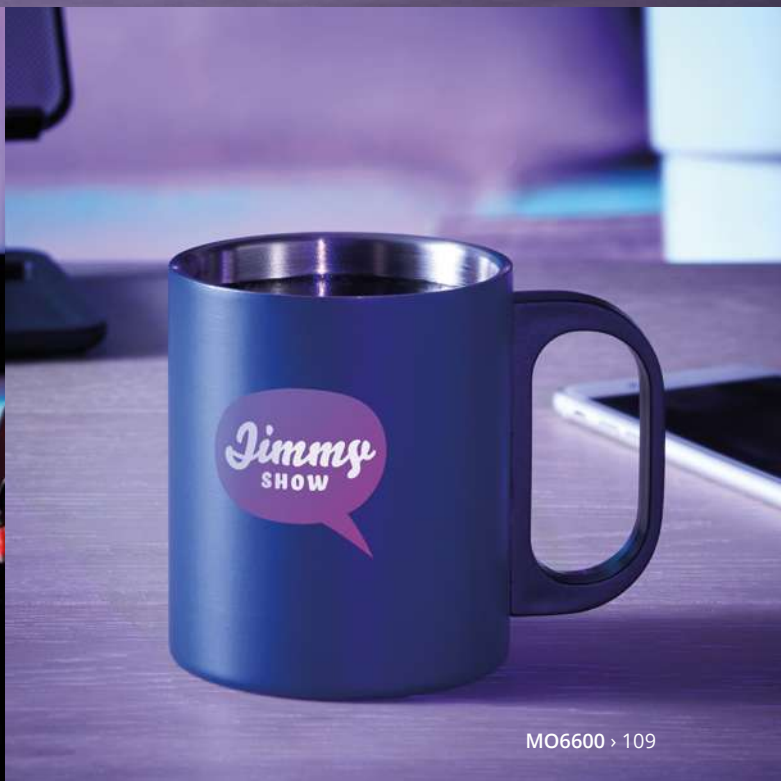

Robin MO6603 

Bamboo tablet or smartphone stand. **Size** 17x7,6x1,5 cm
Print technique Pad printing,D01,DL,L

Whippy MO9944 

Bamboo phone stand holder. It includes 2 parts, you can assemble it vertically to hold your phone. **Size** 14x8x0,7 cm **Print technique** Pad printing,L,D01,DL

Apoya MO9693 

Smartphone stand in bamboo. **Size** 7,5x6x2 cm
Print technique Pad printing,L

Jump on the podcast wagon

More and more people rely on podcasts for their news, entertainment or education. Due to this increased demand more businesses and individuals are developing their own shows. Let's support this trend with some tech equipment to help you get started.

MO6766 › 41

MO6600 › 109

Helo MO6241

26 cm LED ring selfie light with tripod stand and phone holder. Ideal for tik-tok®, live-streaming, broadcasting and photography. Including wired shutter. White, warm, light (120 LED) with 10 brightness levels. **Size** 57x6,7x6,7 cm **Print technique** Pad printing

Gimba MO6622

Telescopic smartphone holder and stabiliser with tripod functionality. 1-axis gimbal. 450 mAh LiB battery. **Size** 20,5x8,2x4,5 cm **Print technique** Pad printing, D01, DL

Vide MO6843

Smartphone video kit. Including adjustable desk top tripod with phone mount Shotgun microphone and audio cable and 3.5mm jack adapter. LED light with 10 light settings. Excluding 3 x Type-AA batteries. **Size** 16x7,7x3,3 cm **Print technique** Pad printing, DL, D01