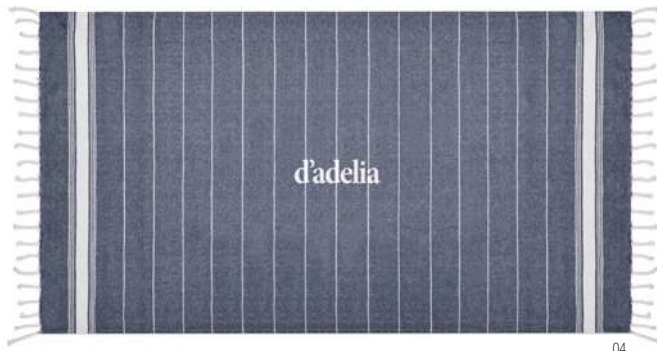

12

07

12

04

Round Malibu MO9512

Round 150cm diameter Hamman/beach towel blanket in 180 gr/m² cotton.
Size Ø150 cm **Print technique** Screen transfer,E,TD

04

05

Malibu MO9221

Hamman/Beach towel blanket in cotton 180 gr/m². **Size** 90x170 cm
Print technique Screen printing,E,TI,TD

Agoura MO6554

Hamman/Beach towel blanket in recycled fabrics 140 gr/m². **Size** 75x150 cm
Print technique Screen transfer,TD,E