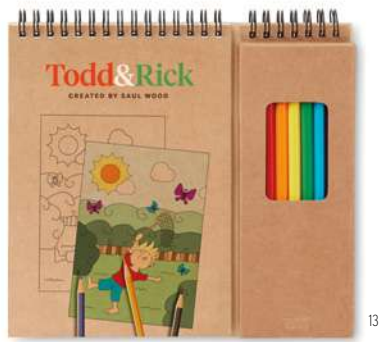

MO6479 > 211

210

MO6584 > 211

13

13

13

Colopad MO8769

Colouring set with 24 pages 6 of which have pictures to colour in and 18 blank pages. Includes 8 colouring pencils.
Size 21,5x18,5x1 cm **Print technique** Screen printing