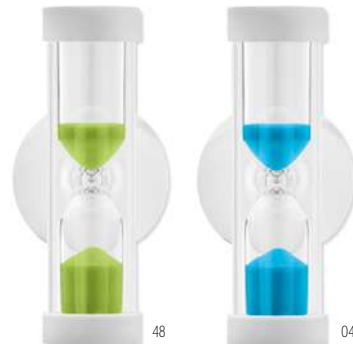

Ci MO6902

Wooden sand timer. Approx. 3 minutes.
Size 4,5x9x3 cm **Print technique** Pad printing,L

5 Min MO6672

5 minutes shower timer in ABS with suction cup.
Size 7,5x5,6x1,3 cm **Print technique** Pad printing,DO1,DL