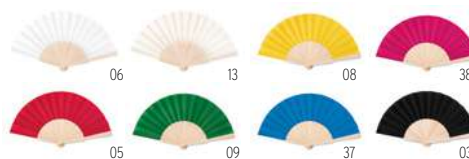

Fanny Wood M09532

Manual hand fan in wood with polyester fabric.
Size 41x22 cm **Print technique** Pad printing,L