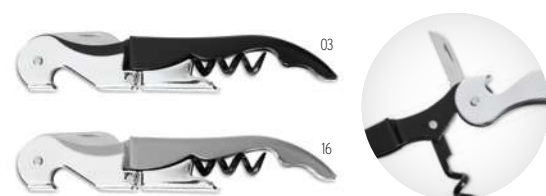

Lucy MO8322

Stainless steel original waiter's knife with double cork stand and foldable knife. **Size** 12x1,5x1 cm **Print technique** Pad printing,L