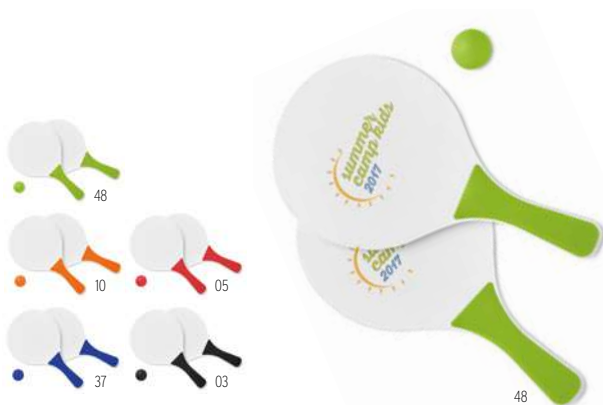

Mini Match MO1911

Small beach tennis set consisting of 2 MDF rackets and 1 soft ball.
Size 32,5x18x0,5 cm **Print technique** Digital printing,S,DL