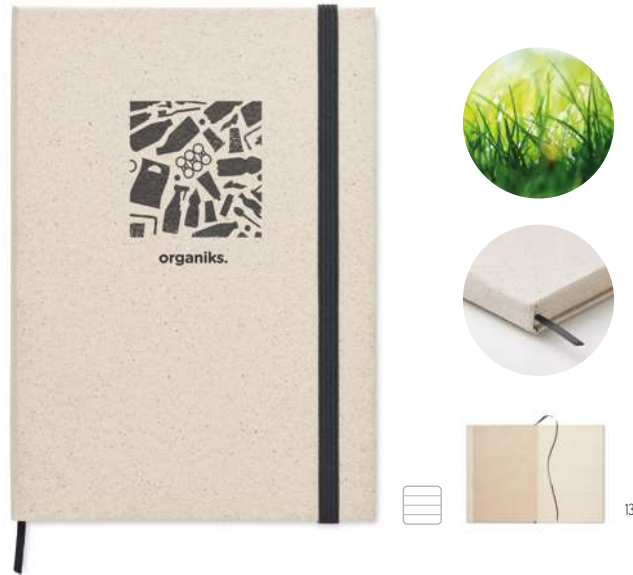

Grass Notes MO6542

A5 grass paper notebook. Hard grass paper cover. Casebound. 160 grass paper lined pages (80 sheets). 95 gsm paper. Elastic closure strap and ribbon bookmark. Grass paper containing 40% grass fibers. **Size** 21x15x1,5 cm **Print technique** Pad printing,S,D01,DL,B