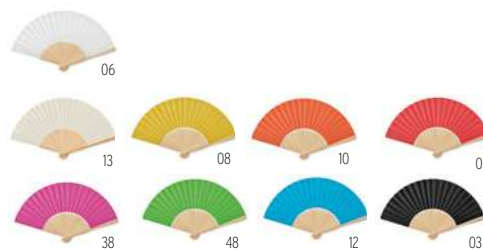

Fanny Paper M06828

Manual hand fan in bamboo with paper fabric.
Size 21x2,4x1 cm **Print technique** Pad printing,L

13

Fanny Cork M06232

Manual fan in wood with cork fabric sheeting.
Size 23x42x4,8 cm **Print technique** Pad printing,L