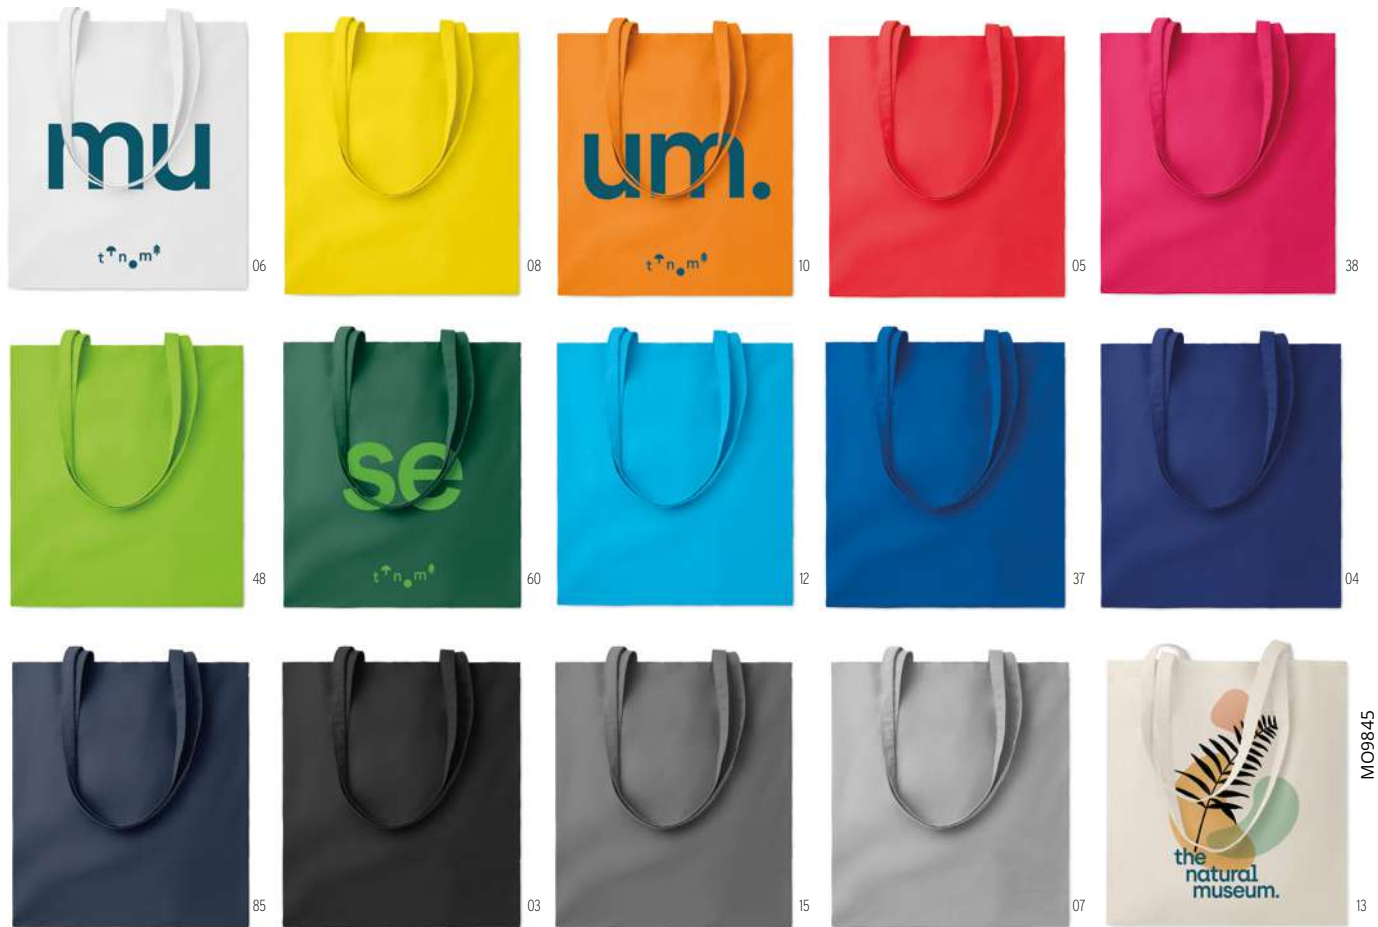

The essentials in a variety of colours

10

Cottonel Colour + MO9268 140gr

Cotton shopping bag with long handles. 140 gr/m².
Size 38x42 cm **Print technique** Screen printing,T1,E,TD

48

Cottonel Colour ++ MO9846 180gr

Cotton shopping bag with long handles. 180 gr/m².
Size 38x42 cm **Print technique** Screen printing,T1,TD,E

13

Cottonel + MO9267 140gr

Cotton shopping bag with long handles. 140 gr/m².
Size 38x42 cm **Print technique** Screen printing,T1,E,TD

13

Cottonel ++ MO9845 180gr

Cotton shopping bag with long handles. 180 gr/m².
Size 38x42 cm **Print technique** Screen printing,T1,TD,E