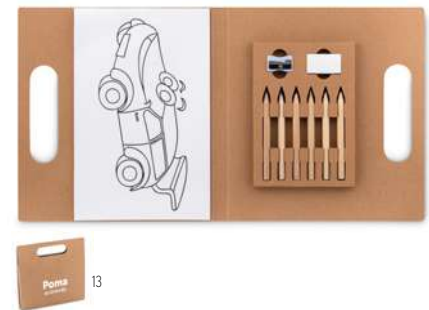

Folder2 Go MO9544

Children colouring set with 30 colouring sheets. Includes 6 colouring pencils, sharpener and eraser. **Size** 20x1,6x21 cm
Print technique Pad printing,S,D01,DL