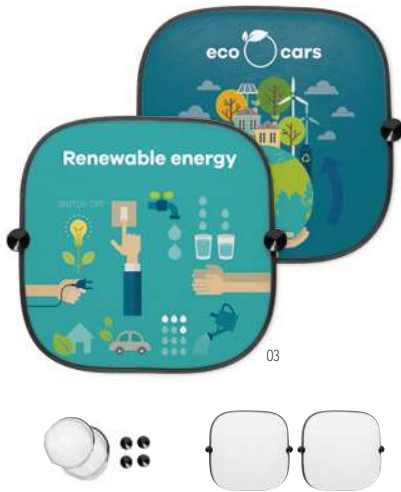

Toolie MO9057

Multi-tool pocket with 11 functions in stainless steel with PU pouch. **Size** 7x4,5x0,1 cm
Print technique Pad printing,L

40

Ellagan MO6864 • 

Magnetic air vent mount phone holder
in bamboo material. **Size** 4x5,8x3,3 cm
Print technique Pad printing, L